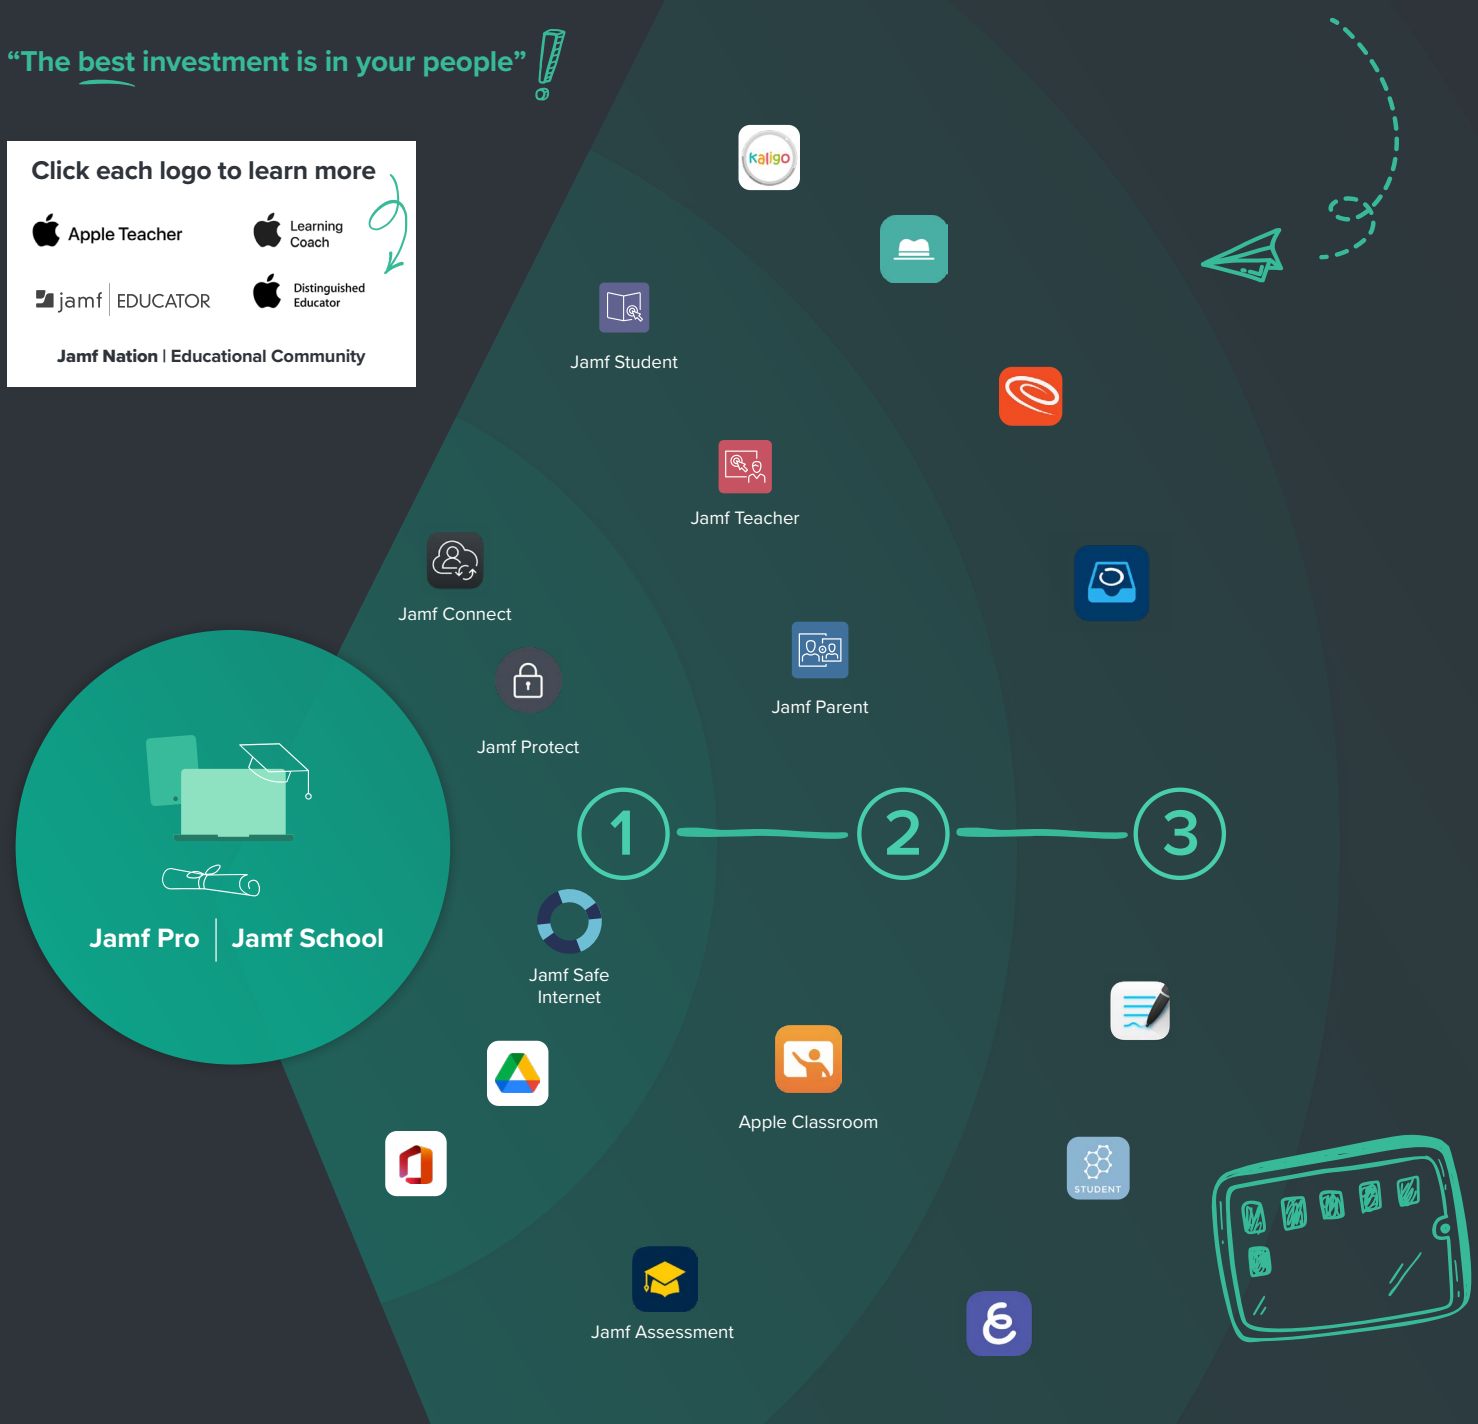

# The Jamf Education Ecosystem

When Apple is the device of choice, Jamf is the MDM that supports its rollout at the center of the deployment, starting with enrolling the devices to ensure they are set up and managed to meet the needs of the end user. Jamf supports the automation of management and security processes through Jamf Connect, Jamf Protect and integrations with both Microsoft and Google services. Extend the automation to classroom management with Jamf apps that support delivery and learning opportunities with iPad and Mac, further enhanced by the marketplace and our key education integrations. Wrap all this with the security of Jamf Safe Internet, to keep users safe and provide confidence in new learning approaches offered through technology.

“The best investment is in your people”

Click each logo to learn more

Apple Teacher	Learning Coach
jamf EDUCATOR	Distinguished Educator

Jamf Nation | Educational Community

1

## IT Management

Jamf Protect, Jamf Safe Internet and Jamf Connect, combined with Jamf School or Jamf Pro, bring security and management to your entire Mac fleet, while integrating seamlessly with your legacy tools like Microsoft and Google.

## Classroom Management

The four Jamf apps — Jamf Teacher, Jamf Student, Jamf Parent, Jamf Assessment — bring together the most important aspects of education to elevate the learning experience. Combine with Apple Classroom to tap into the best of Apple and Jamf.